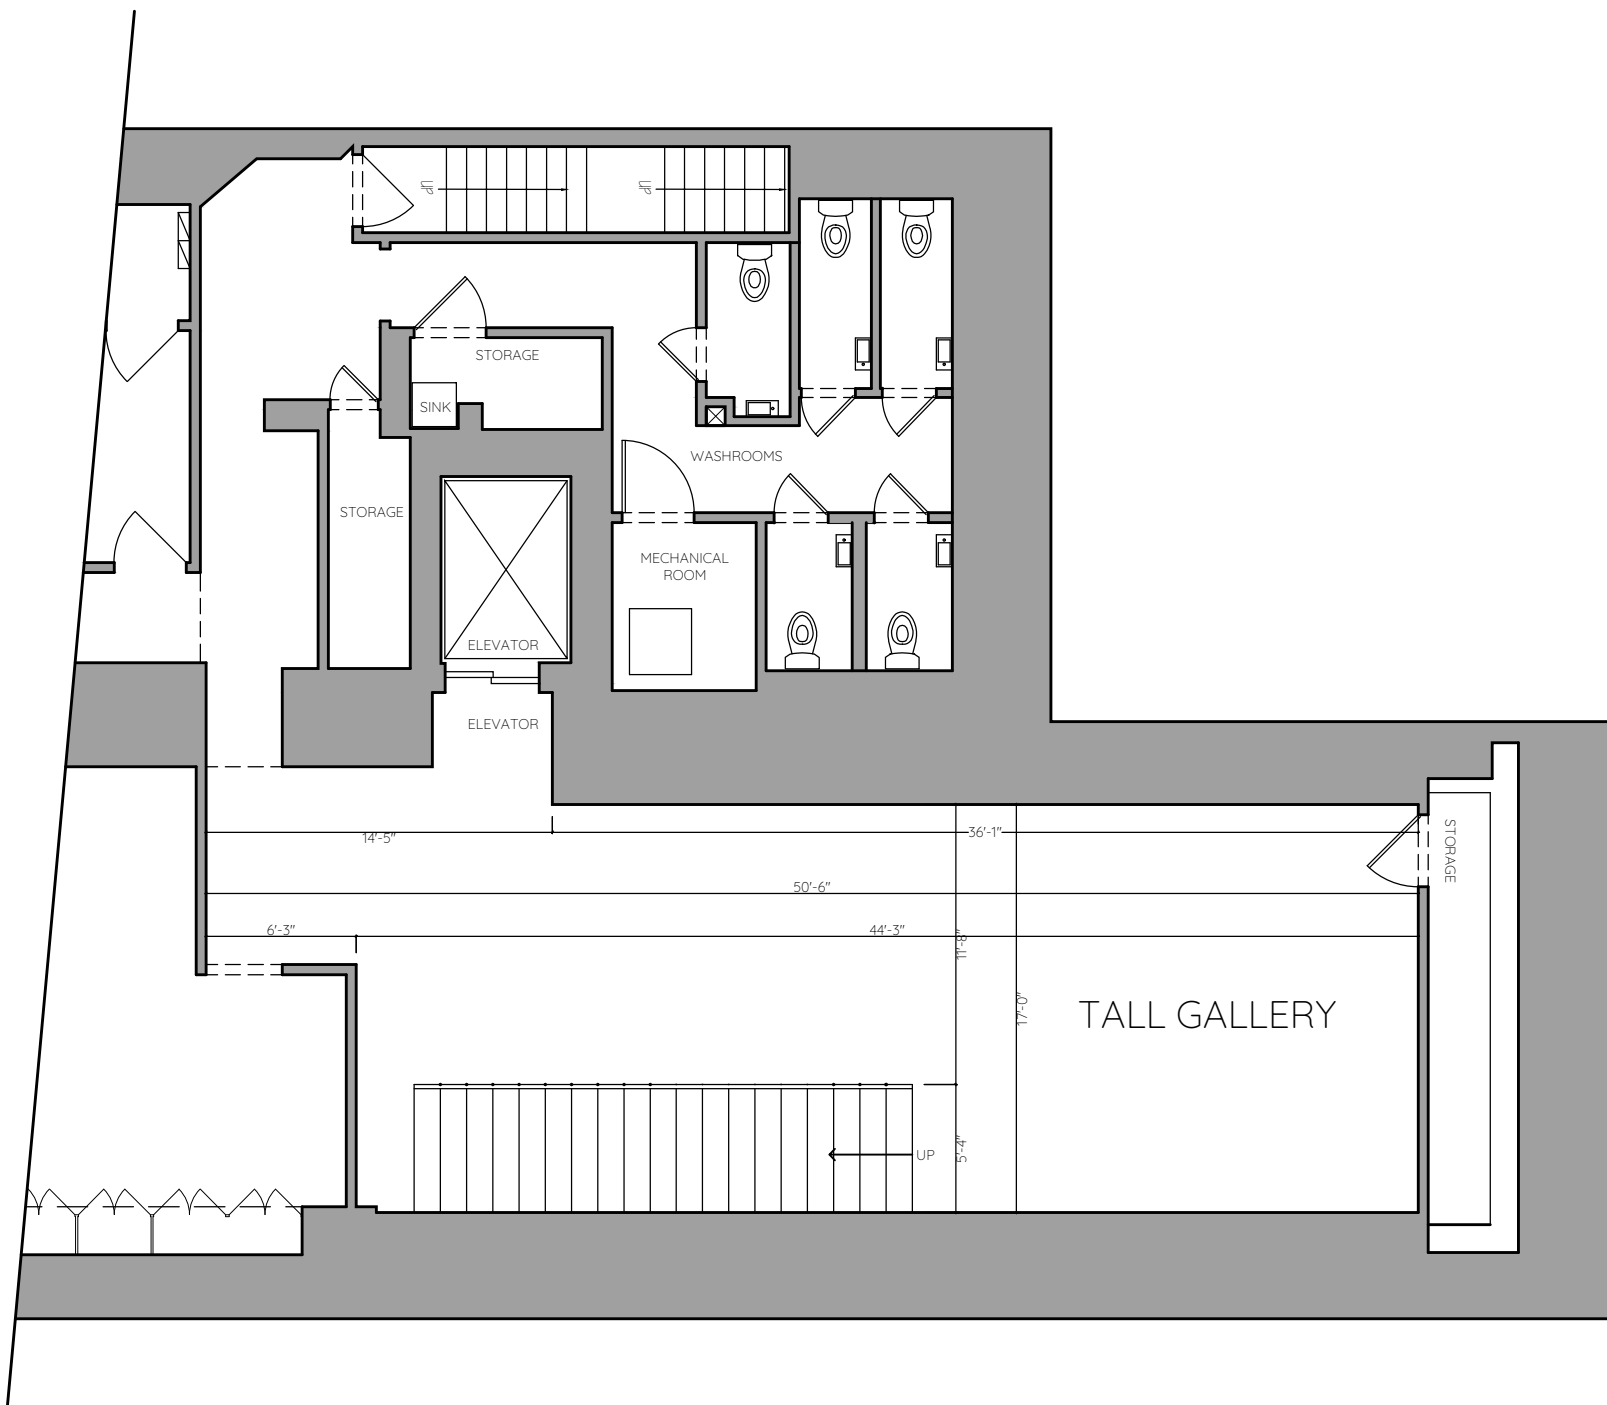

MAIN FLOOR OVERVIEW

MEZZANINE OVERVIEW

EST **THE PIONEER** 1903
STEPHEN AVENUE

TALL GALLERY OVERVIEW

EST **THE PIONEER** 1903
STEPHEN AVENUE

8TH AVENUE
(STEPHEN AVE MALL)

OUTLET/ELECTRICAL PLACEMENT
MAIN FLOOR

ELECTRICAL LEGEND

NOTE: ALL LOCATIONS
ARE TO BE CONFIRMED

MEZZANINE OVERVIEW

ELECTRICAL LEGEND
NOTE: ALL LOCATIONS ARE TO BE CONFIRMED

-  DUPLEX OUTLET
-  250V OUTLET
-  FLOOR OUTLET

OUTLET/ELECTRICAL PLACEMENT
TALL GALLERY