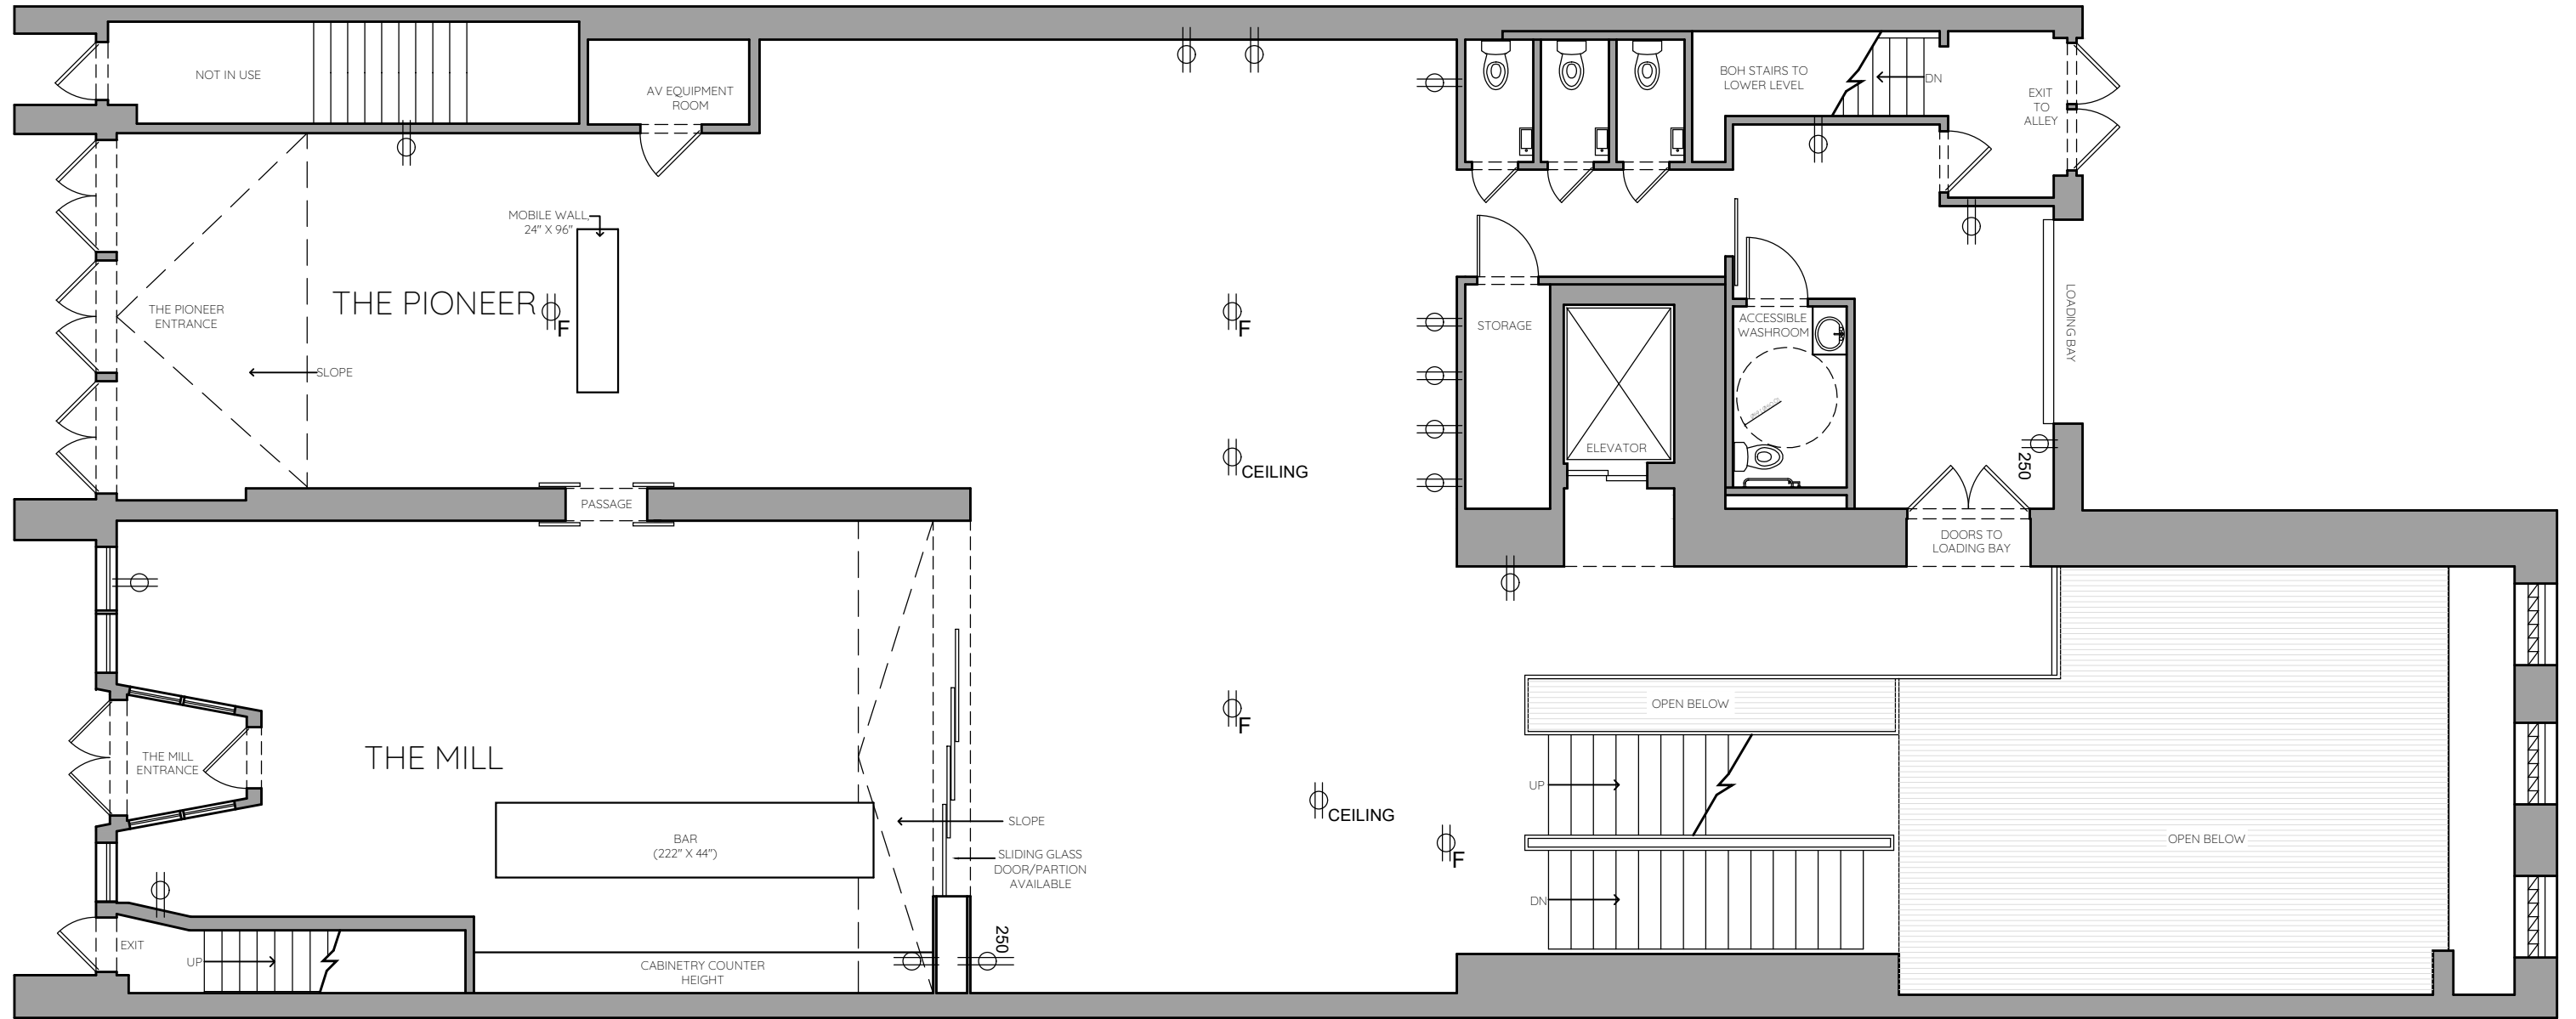

MAIN FLOOR OVERVIEW

MEZZANINE OVERVIEW

EST **THE PIONEER** 1903
STEPHEN AVENUE

TALL GALLERY OVERVIEW

EST **THE PIONEER** 1903
STEPHEN AVENUE

8TH AVENUE
(STEPHEN AVE MALL)

OUTLET/ELECTRICAL PLACEMENT
MAIN FLOOR

ELECTRICAL LEGEND

NOTE: ALL LOCATIONS
ARE TO BE CONFIRMED

MEZZANINE OVERVIEW

ELECTRICAL LEGEND
NOTE: ALL LOCATIONS ARE TO BE CONFIRMED

-  DUPLEX OUTLET
-  250V OUTLET
-  FLOOR OUTLET

OUTLET/ELECTRICAL PLACEMENT
TALL GALLERY

ELECTRICAL LEGEND
NOTE: ALL LOCATIONS ARE TO BE CONFIRMED

-  DUPLEX OUTLET
-  250V OUTLET
-  FLOOR OUTLET