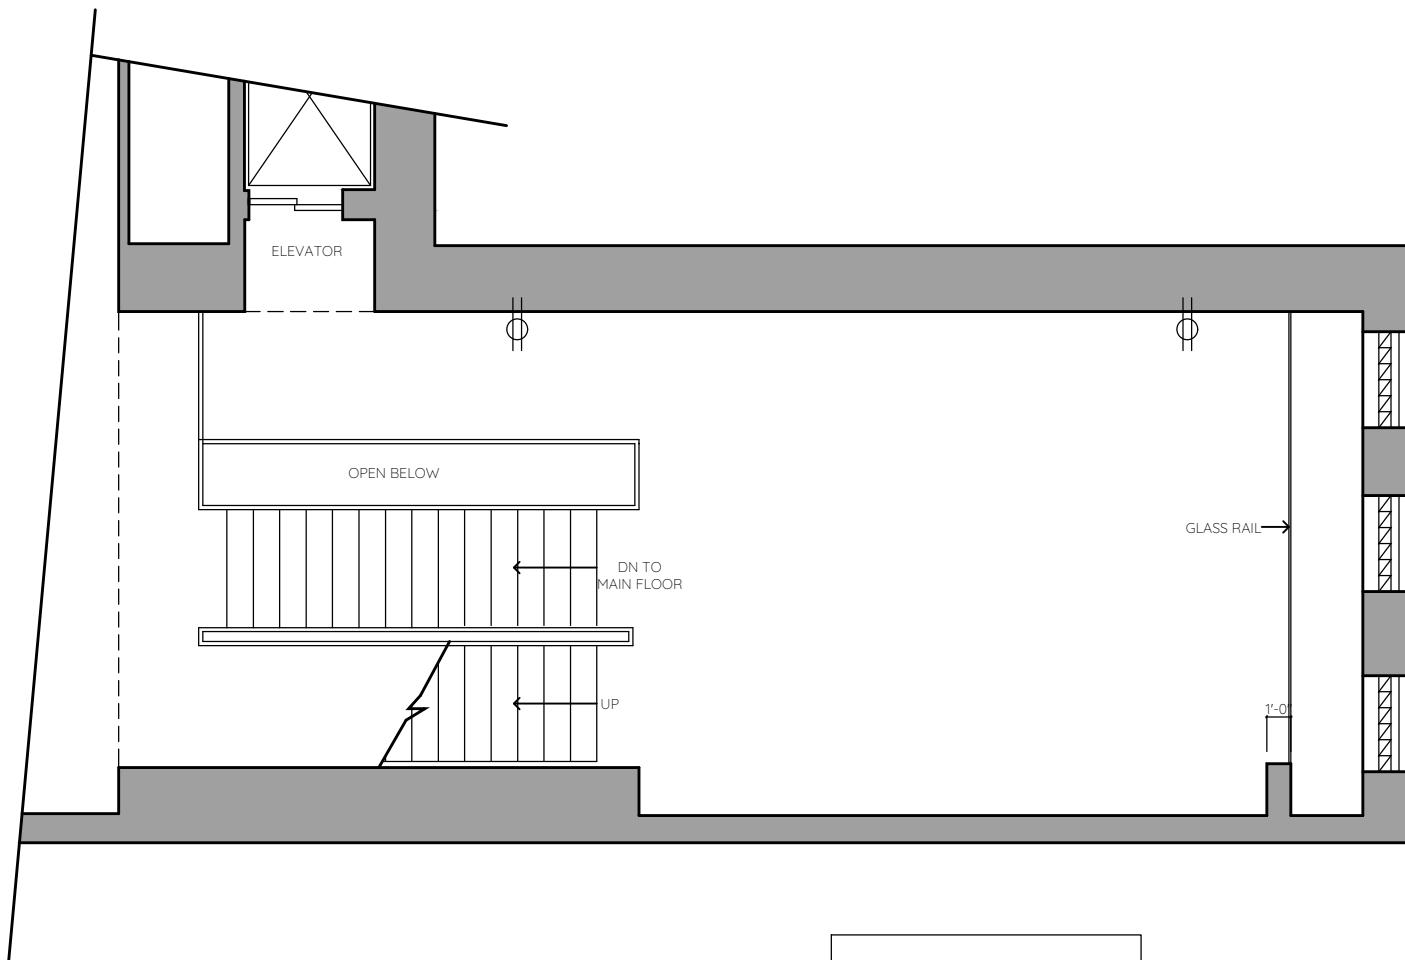

MAIN FLOOR OVERVIEW

MEZZANINE OVERVIEW

EST **THE PIONEER** 1903
STEPHEN AVENUE

TALL GALLERY OVERVIEW

EST **THE PIONEER** 1903
STEPHEN AVENUE

8TH AVENUE
(STEPHEN AVE MALL)

OUTLET/ELECTRICAL PLACEMENT
MAIN FLOOR

ELECTRICAL LEGEND

NOTE: ALL LOCATIONS
ARE TO BE CONFIRMED

MEZZANINE OVERVIEW

ELECTRICAL LEGEND
NOTE: ALL LOCATIONS ARE TO BE CONFIRMED

-  DUPLEX OUTLET
-  250V OUTLET
-  FLOOR OUTLET

OUTLET/ELECTRICAL PLACEMENT
TALL GALLERY

ELECTRICAL LEGEND
NOTE: ALL LOCATIONS ARE TO BE CONFIRMED

-  DUPLEX OUTLET
-  250V OUTLET
-  FLOOR OUTLET