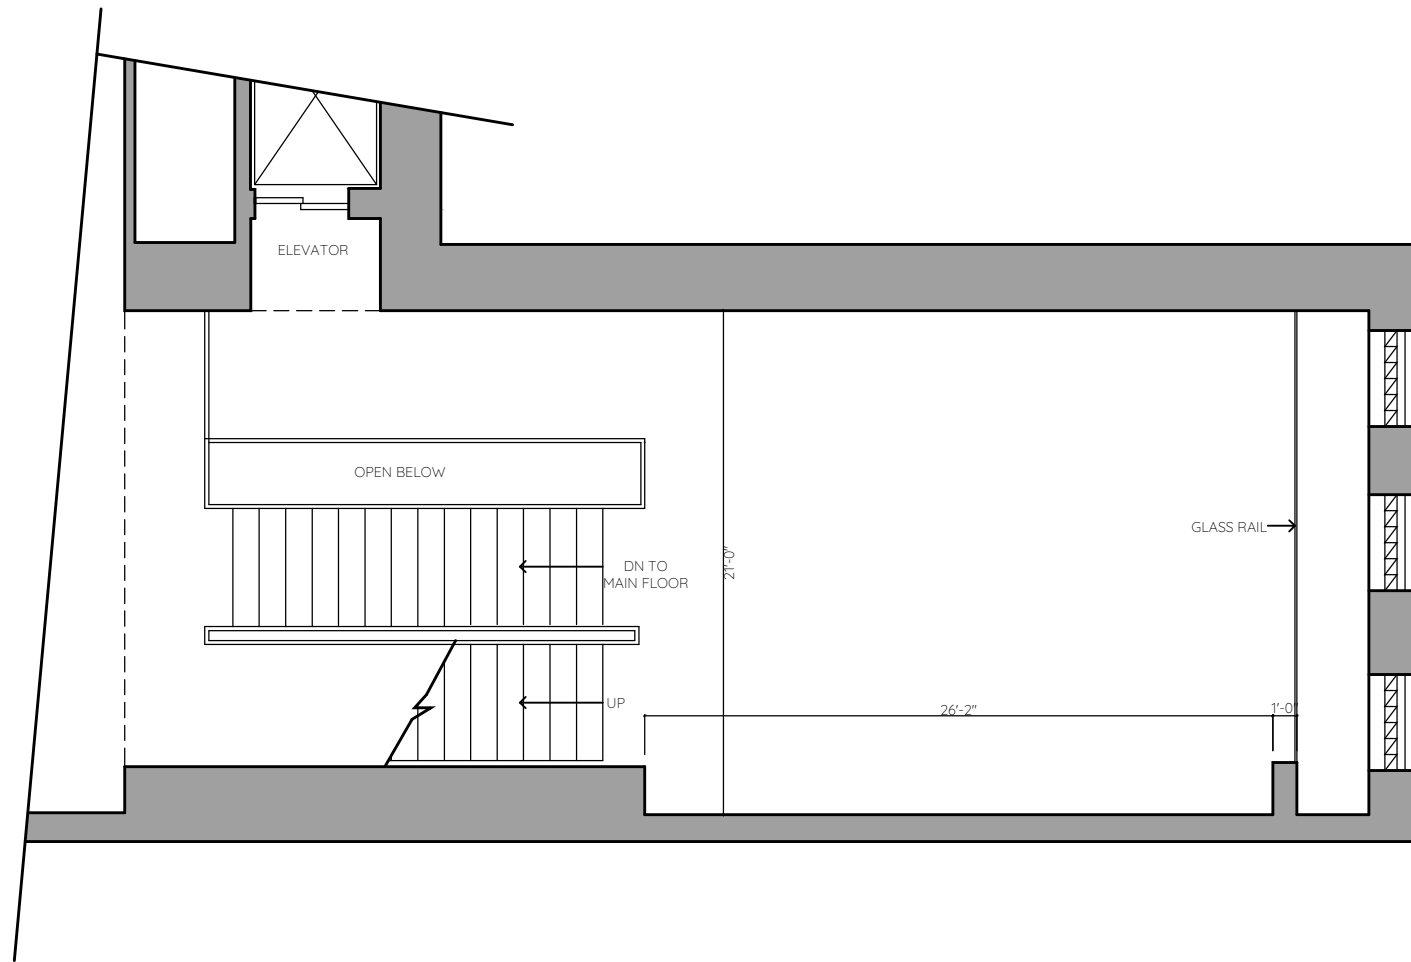

MAIN FLOOR OVERVIEW

MEZZANINE OVERVIEW

EST **THE PIONEER** 1903
STEPHEN AVENUE

TALL GALLERY OVERVIEW

EST **THE PIONEER** 1903
STEPHEN AVENUE

8TH AVENUE
(STEPHEN AVE MALL)

OUTLET/ELECTRICAL PLACEMENT
MAIN FLOOR

ELECTRICAL LEGEND

NOTE: ALL LOCATIONS
ARE TO BE CONFIRMED

MEZZANINE OVERVIEW

ELECTRICAL LEGEND
NOTE: ALL LOCATIONS ARE TO BE CONFIRMED

-  DUPLEX OUTLET
-  250V OUTLET
-  FLOOR OUTLET

OUTLET/ELECTRICAL PLACEMENT
TALL GALLERY

ELECTRICAL LEGEND
NOTE: ALL LOCATIONS ARE TO BE CONFIRMED

-  DUPLEX OUTLET
-  250V OUTLET
-  FLOOR OUTLET